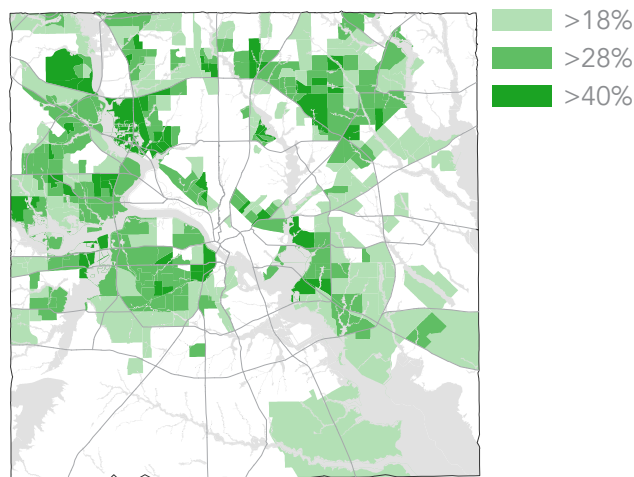

PERCENT FOREIGN BORN (3% w)

The primary indicator was assigned a weight of 50% to ensure that all tracts with a high rate of population without a high school credential were given a weighted index of at least a 5 out of 10. Secondary indicators were assigned weights (% weight) based on program staff expertise of populations at risk of low literacy.