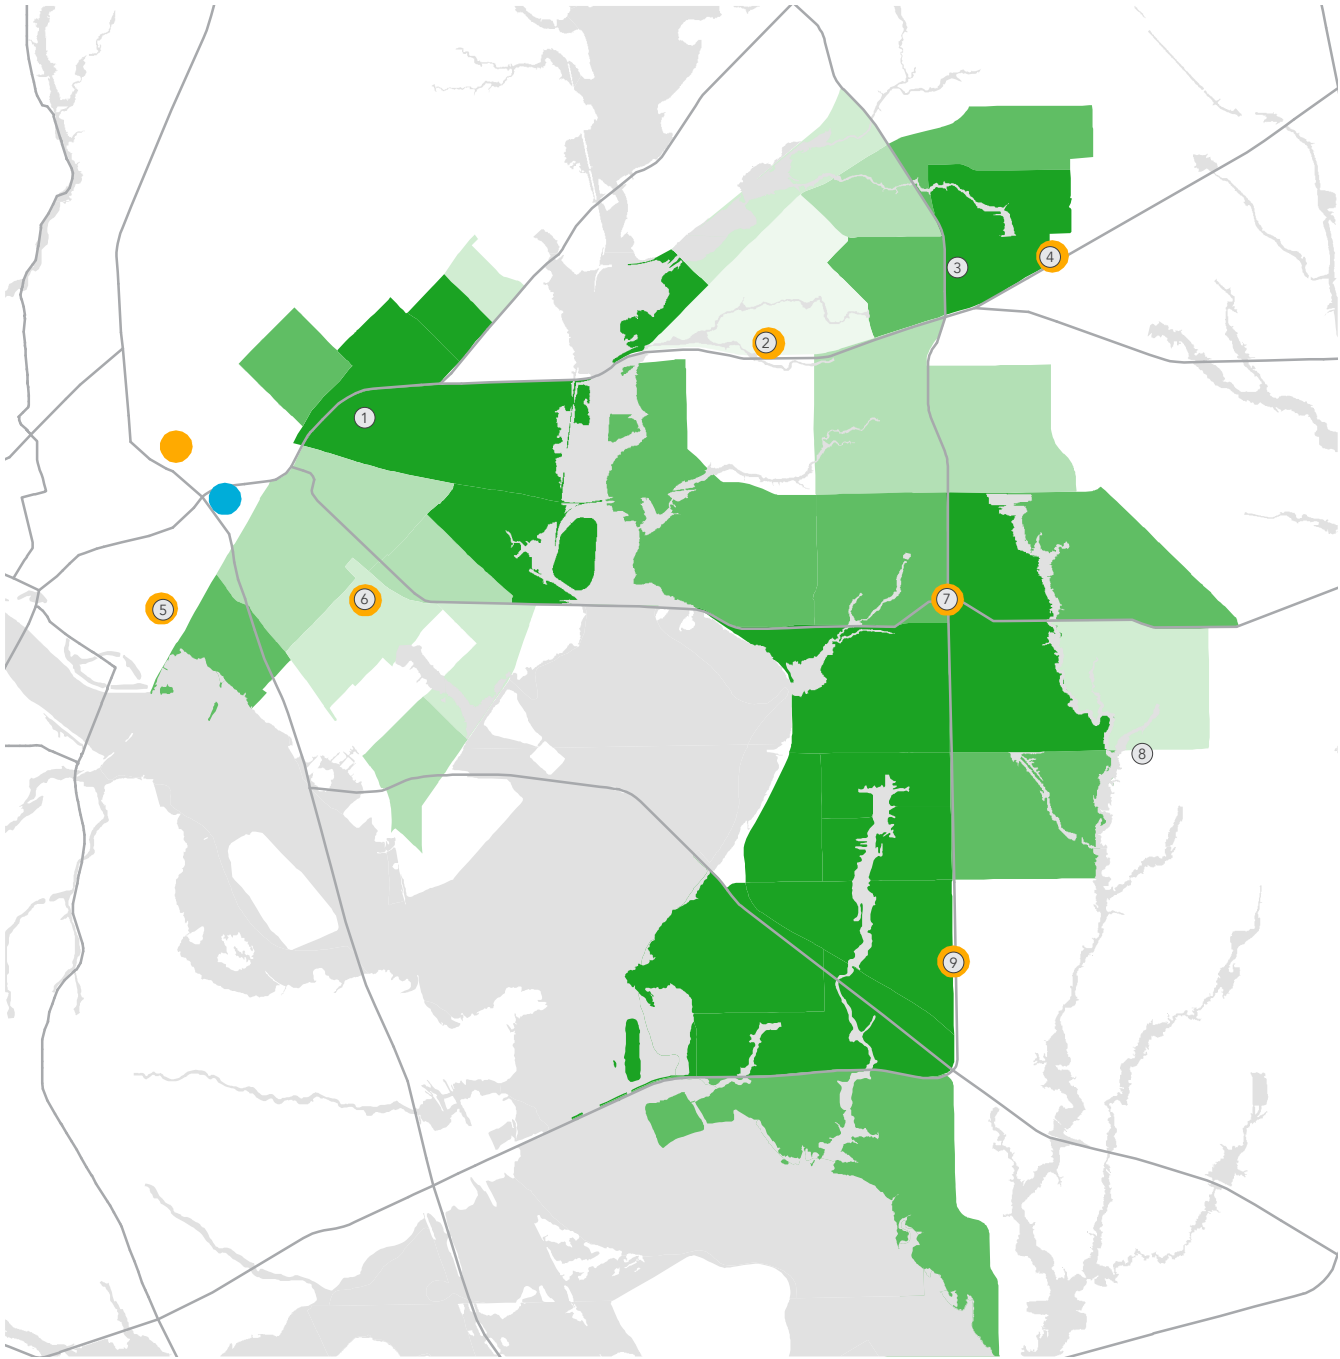

SOUTH DALLAS/WEST PLEASANT GROVE

WEIGHTED ABE/GED INDEX

- LIFT HEADQUARTERS
- LIFT LOCATIONS
- # ACTIVE GED PROVIDERS
- # INACTIVE GED PROVIDERS

1. Jubilee Park Community Center
2. Dallas Baptist Association
3. Towne Market Workforce Center
4. Eastfield College
5. Bill Priest Institute
6. Dallas Baptist Association: New Found Life Bible Church
7. Wilkinson Center: Family Education Center
8. DISD Edward Titche Annex
9. Wilkinson Center: Eastfield College Pleasant Grove