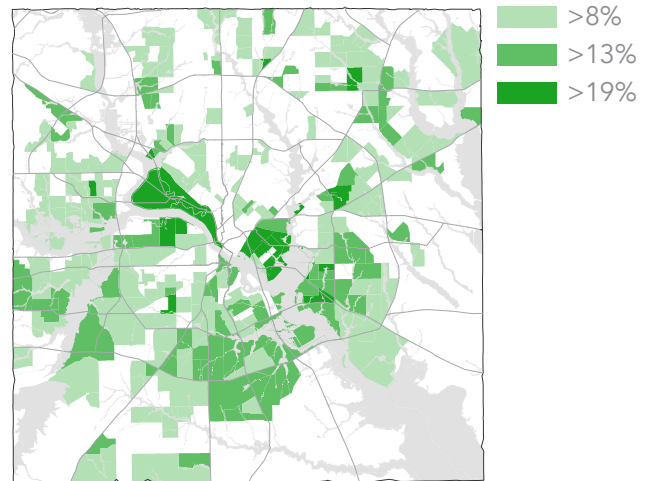

ADULTS OVER THE AGED OF 25 WITHOUT A HIGH SCHOOL DIPLOMA (50% w)

- >25%
- >38%
- >52%

- LIFT LOCATIONS
- LIFT HEADQUARTERS

ABE/GED SECONDARY INDICATORS (13, 14, 11, 17, 12)

PERCENT OF ADULTS BELOW POVERTY (15.8% w)

ABE/GED COMPOSITE MAP

As with the ESL index, the final map on the opposite page displays the results from the multi-criteria evaluation and indicates areas suitable for GED services, with the highest indices indicating areas where primary indicators and secondary risk factors are most prevalent. Population densities less than 1,000 people per square mile and weighted indices less than 5 are masked. Clusters of need are in Farmers Branch, neighborhoods north of Love field along Harry Hines Boulevard, Irving, Garland, and neighborhoods throughout Pleasant Grove and Oak Cliff.