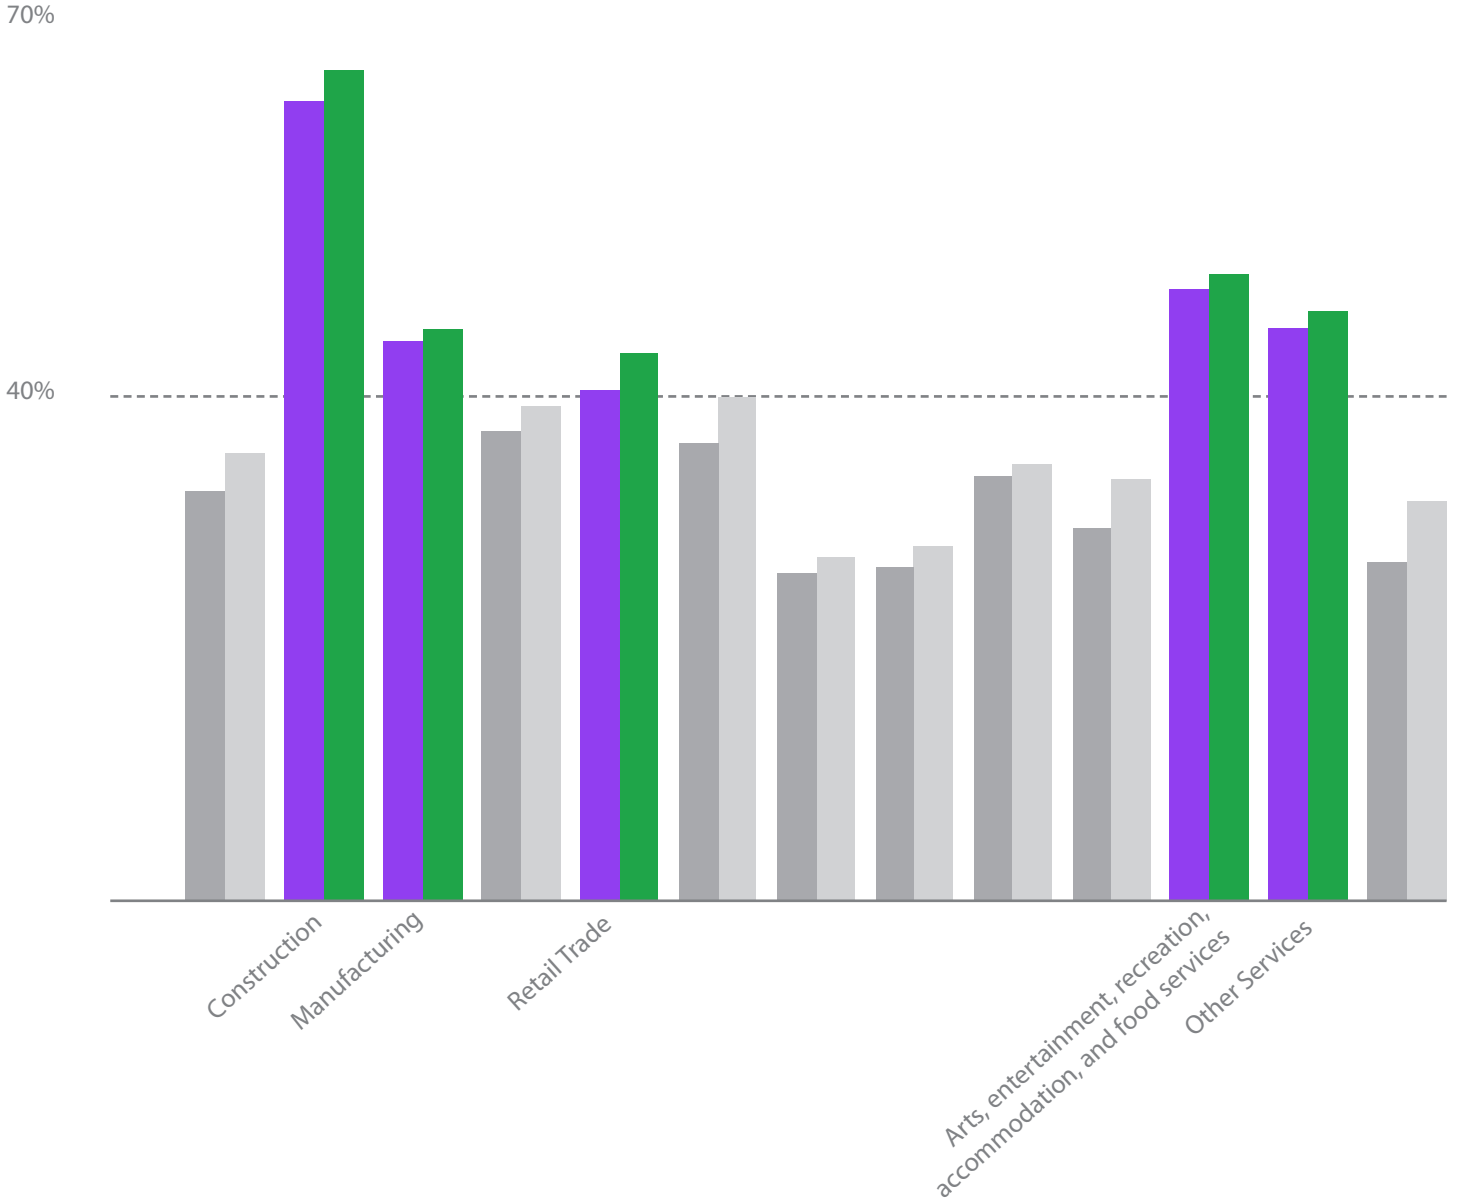

PERCENT OF DALLAS COUNTY RESIDENTS WITHIN HIGH-NEED CENSUS TRACTS BY INDUSTRY SECTOR

■ High-ESL Need Tracts
■ High-ABE/GED Need Tracts