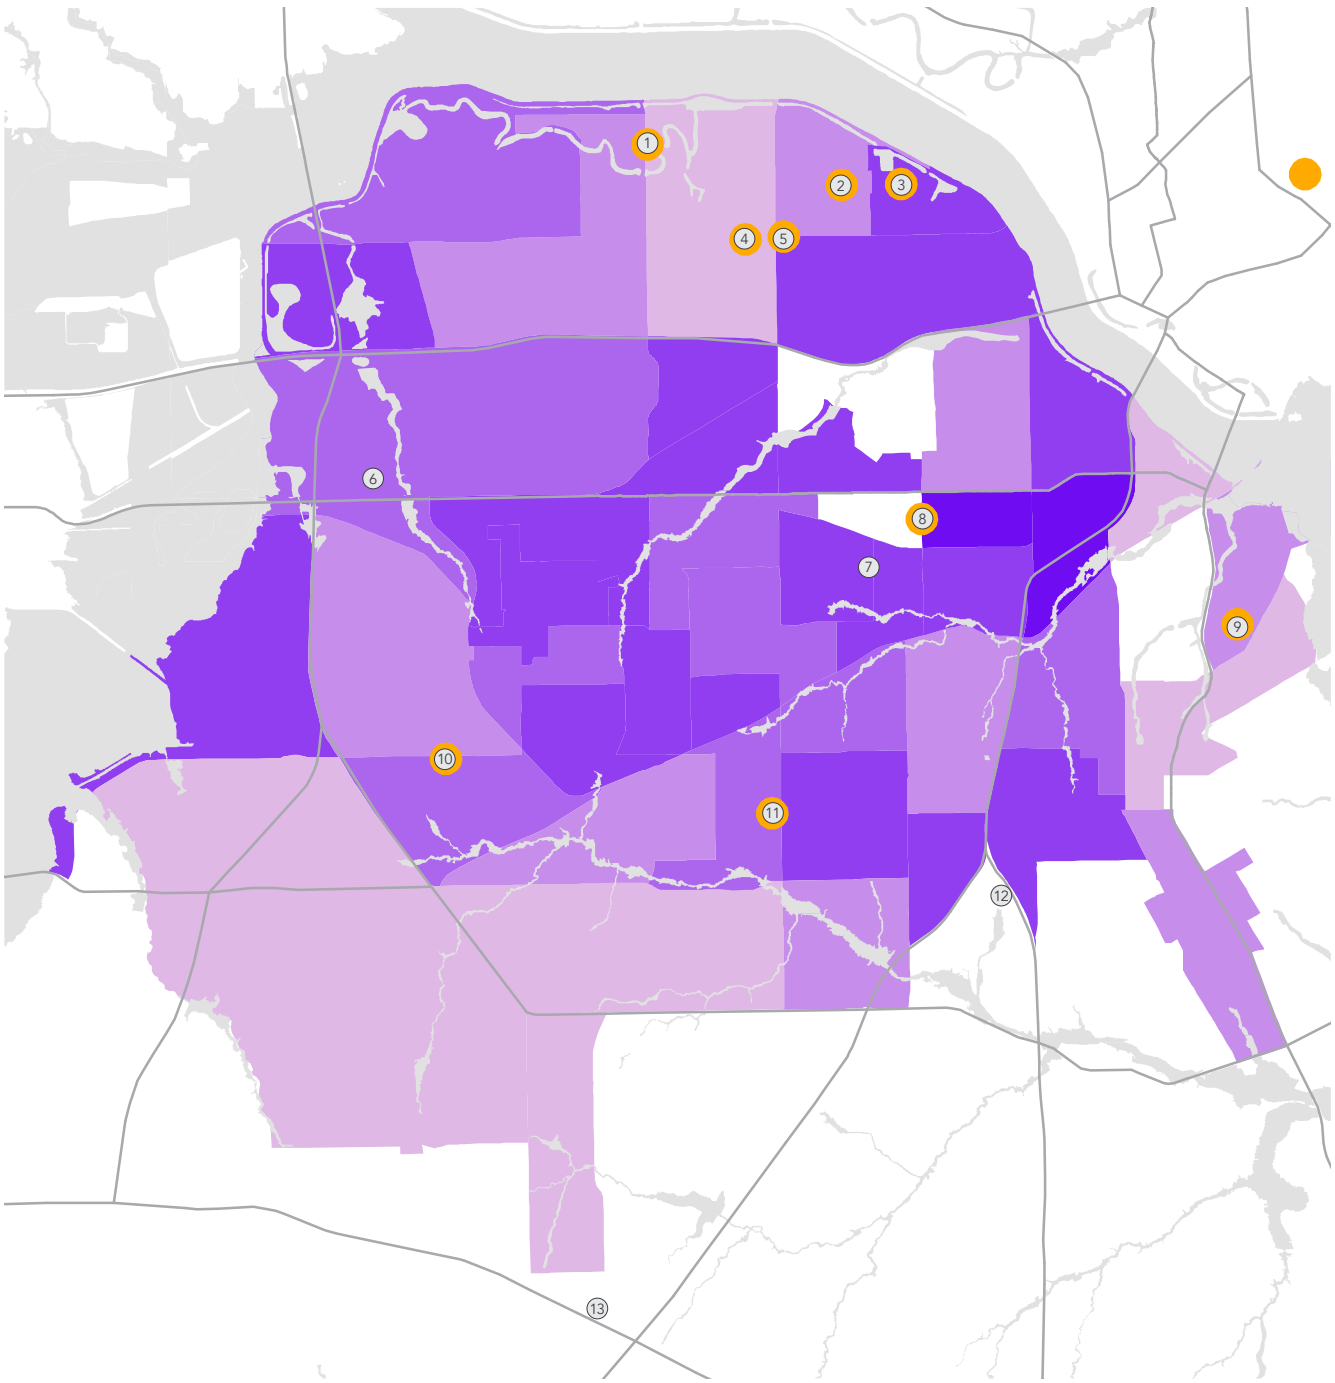

WEST DALLAS & OAK CLIFF

WEIGHTED ESL INDEX

- LIFT LOCATIONS
- # ACTIVE ESL PROVIDERS
- Ⓢ INACTIVE ESL PROVIDERS

1. Brother Bill's Helping Hand
2. Bibleway Community Baptist Church
3. WMLC: West Dallas
4. Dallas Public Library: West Branch
5. AVANCE: Dallas
6. DISD: Arcacia Park Annex
7. LULAC National Educational Services
8. Grace Temple Baptist Church
9. Dallas Baptist Association: Egypt Chapel Baptist Church
10. Mountain View College Advantage Academy
11. Dallas Public Library Hampton Illinois Branch
12. Faith Family Academy Charters
13. Southwest Workforce Center