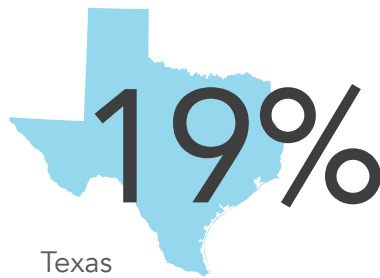

2003

Adults with below basic literacy (1)

2012

Risk Factors Associated with Adult Literacy in Dallas County (2)

19%

of adults in Dallas County speak English less than 'very well'

26%

of Dallas County residents are foreign born

23%

of adults in Dallas County have no high school diploma