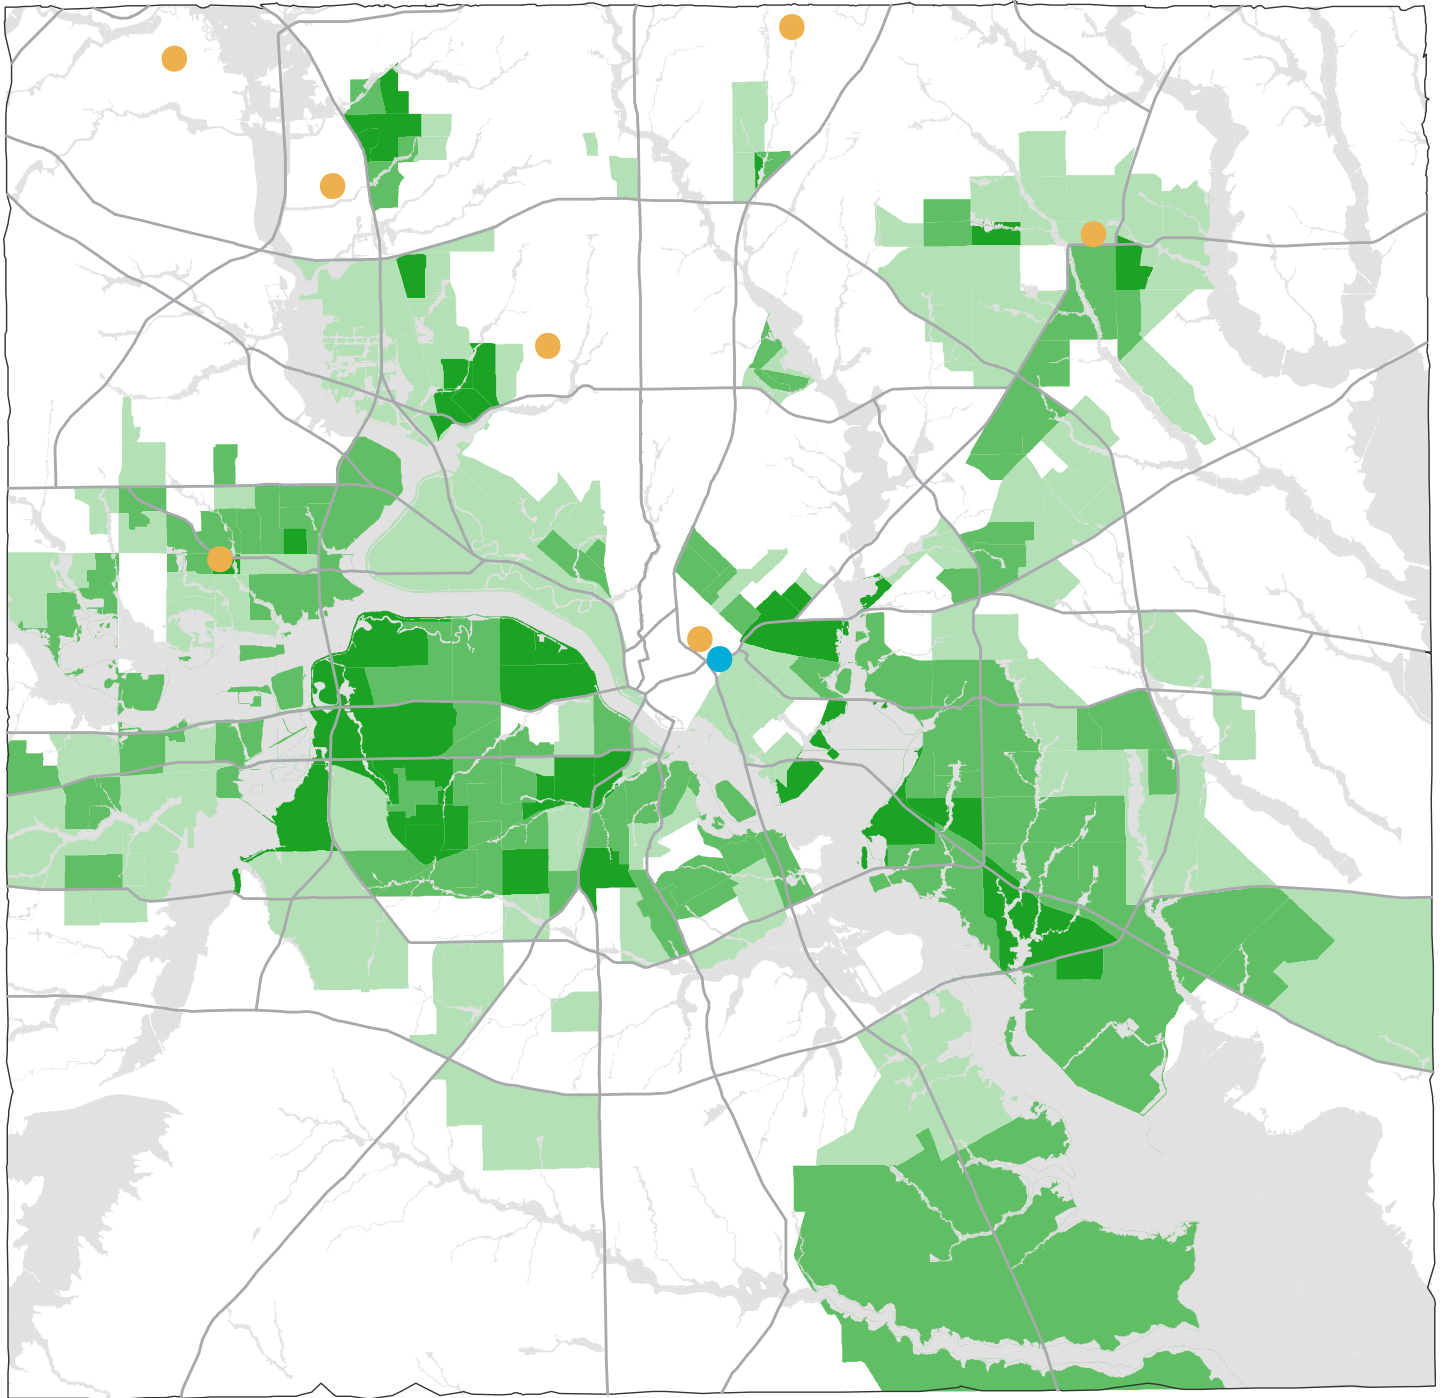

EAST PLEASANT GROVE

WEIGHTED ESL INDEX

1. DISD: Edward Titche Annex
2. Eastfield College: Pleasant Grove Campus
3. Balch Spring Library
4. A.C. New Middle School (parents only)

ABE/GED PRIMARY INDICATOR (9, 10)