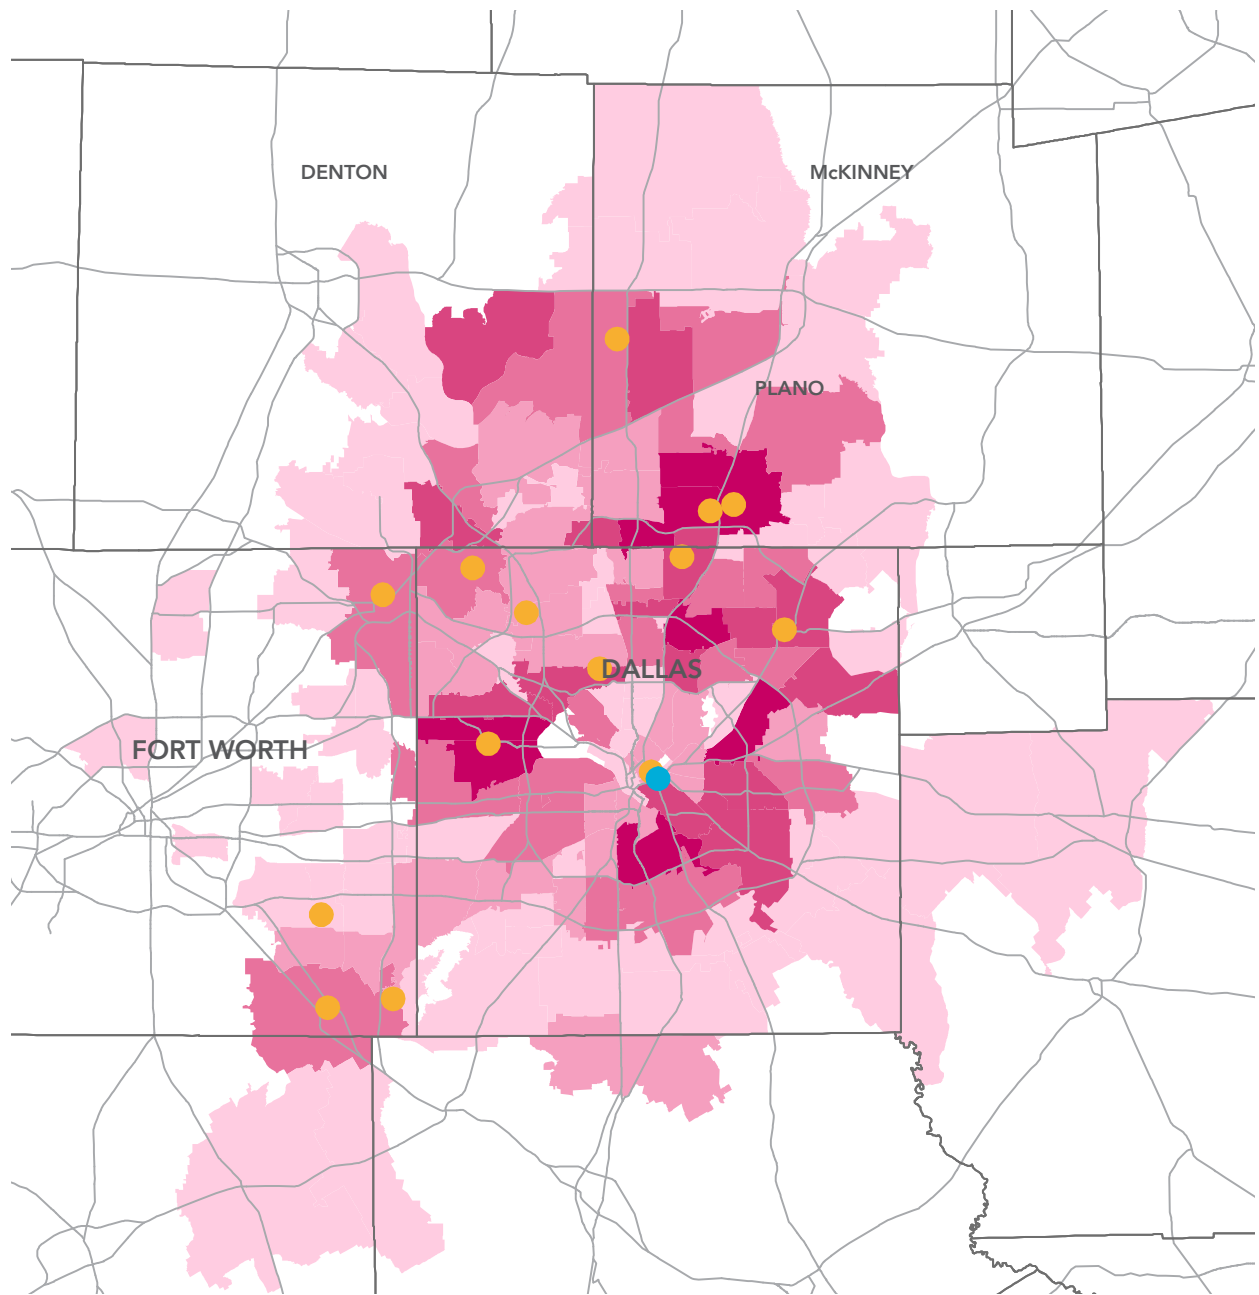

NUMBER OF LIFT STUDENTS