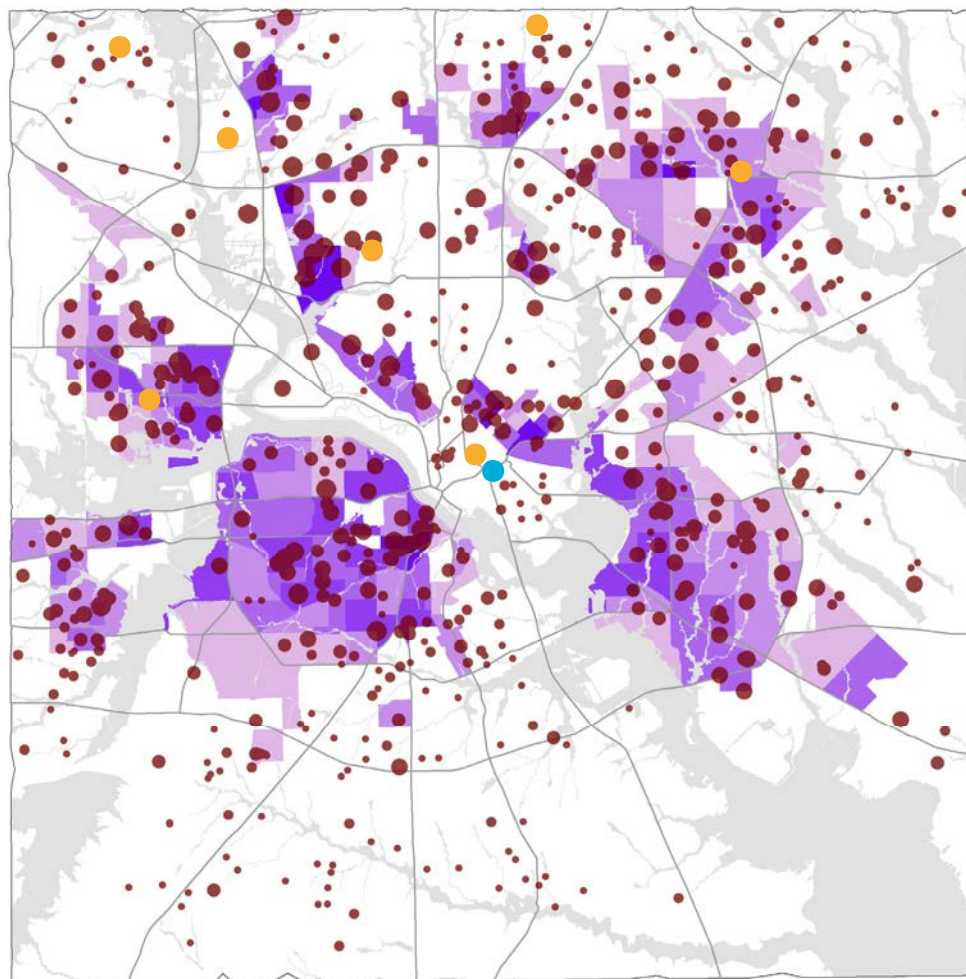

POTENTIAL PARTNERS: SCHOOLS

The need for ESL and bilingual education for children and adolescents may be indicative of the need for ESL and family literacy education for adults (19, 20). The Texas Education Agency collects information on ESL and bilingual education enrollment from public and charter schools throughout Texas (21). Clusters of schools with high ESL and bilingual enrollment are East Farmers Branch, South Richardson, Garland, North Irving, Oak Cliff, and Pleasant Grove. Schools throughout Dallas County with enrollment percentages above 75% are listed in the appendix.

The map below shows the relative percentage of students enrolled in these programs by school location, which roughly corresponds with the weighted ESL index shown beneath.

WEIGHTED ESL INDEX

LIFT LOCATIONS

LIFT HEADQUARTERS

% ESL AND BILINGUAL STUDENTS