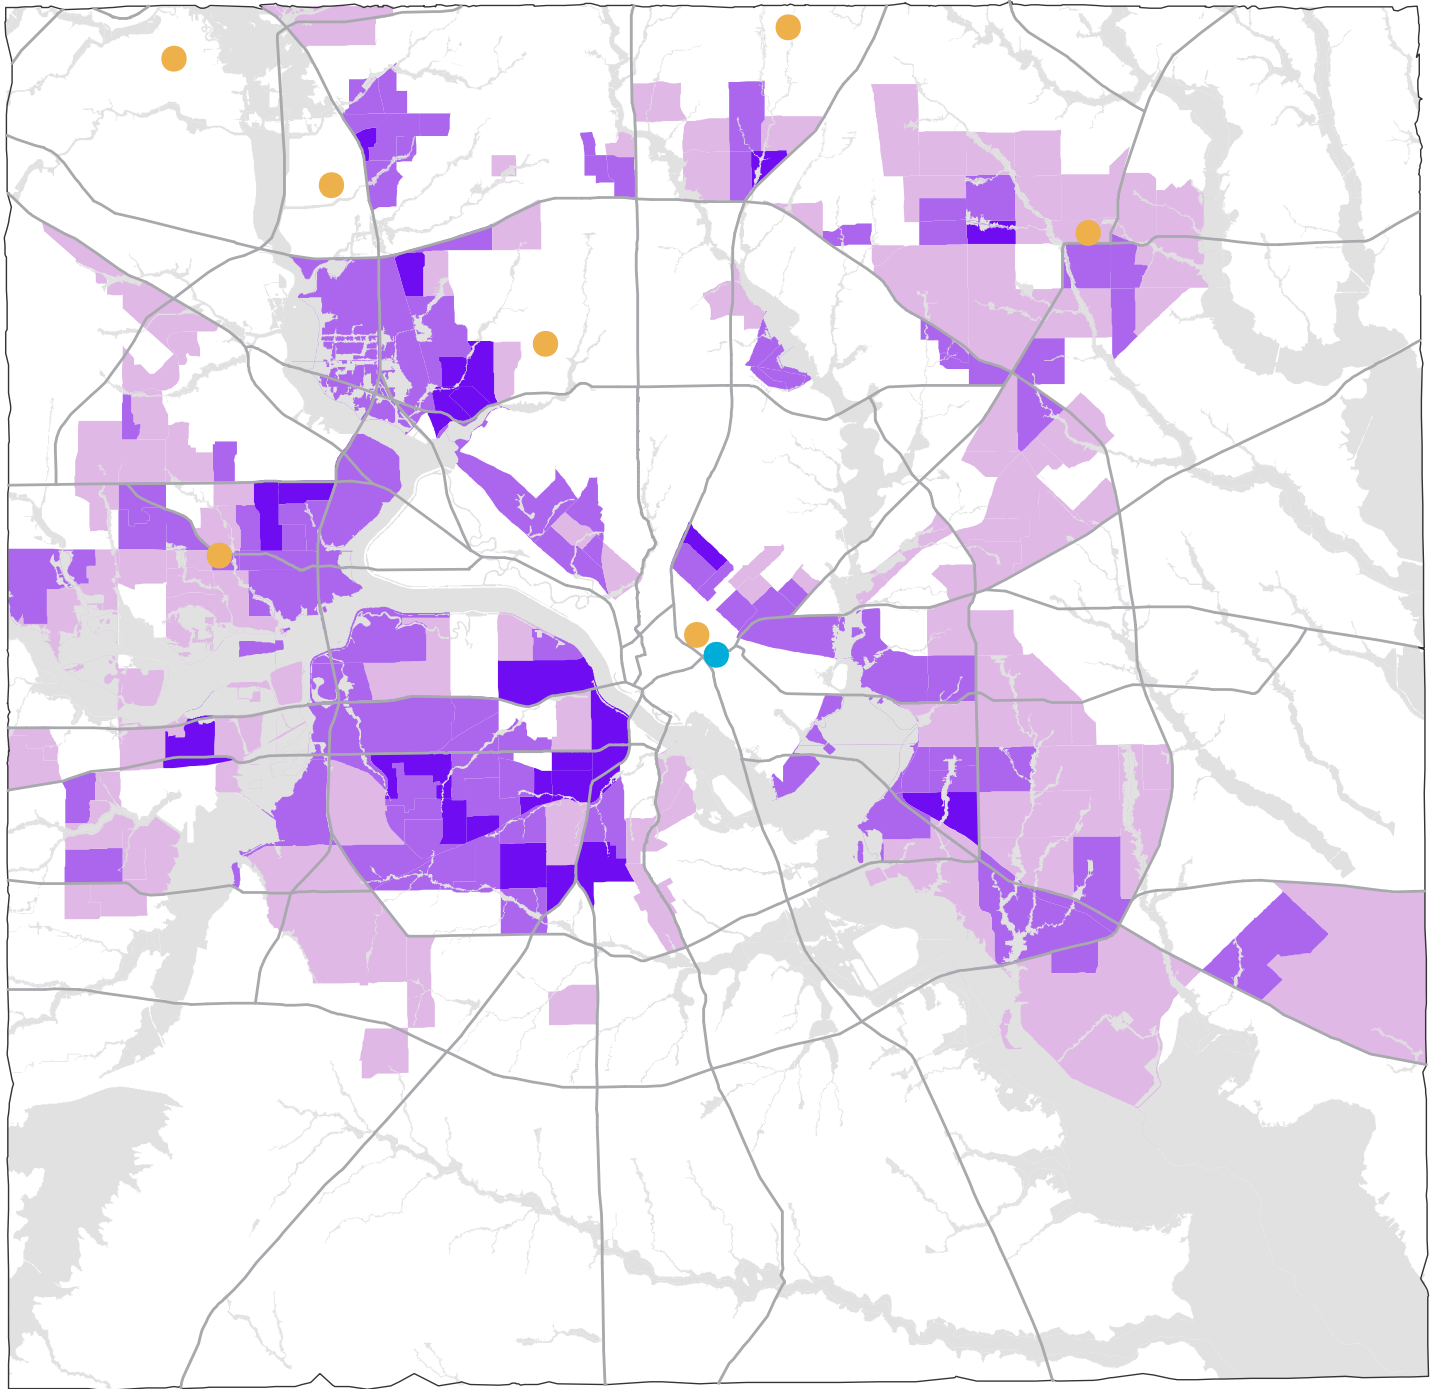

ESL PRIMARY INDICATOR ⁽⁸⁾

PERCENT OF POPULATION SPEAKING LESS THAN "VERY WELL" (50% w)

- >19%
- >31%
- >45%

- LIFT LOCATIONS
- LIFT HEADQUARTERS