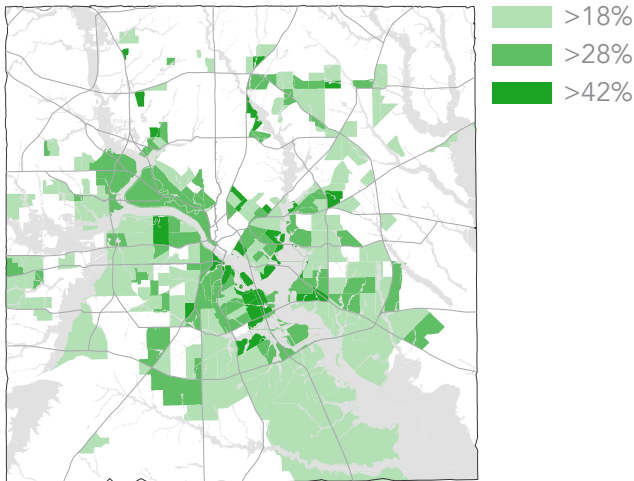

ABE/GED SECONDARY INDICATORS (13, 14, 11, 17, 12)

PERCENT OF ADULTS BELOW POVERTY (15.8% w)