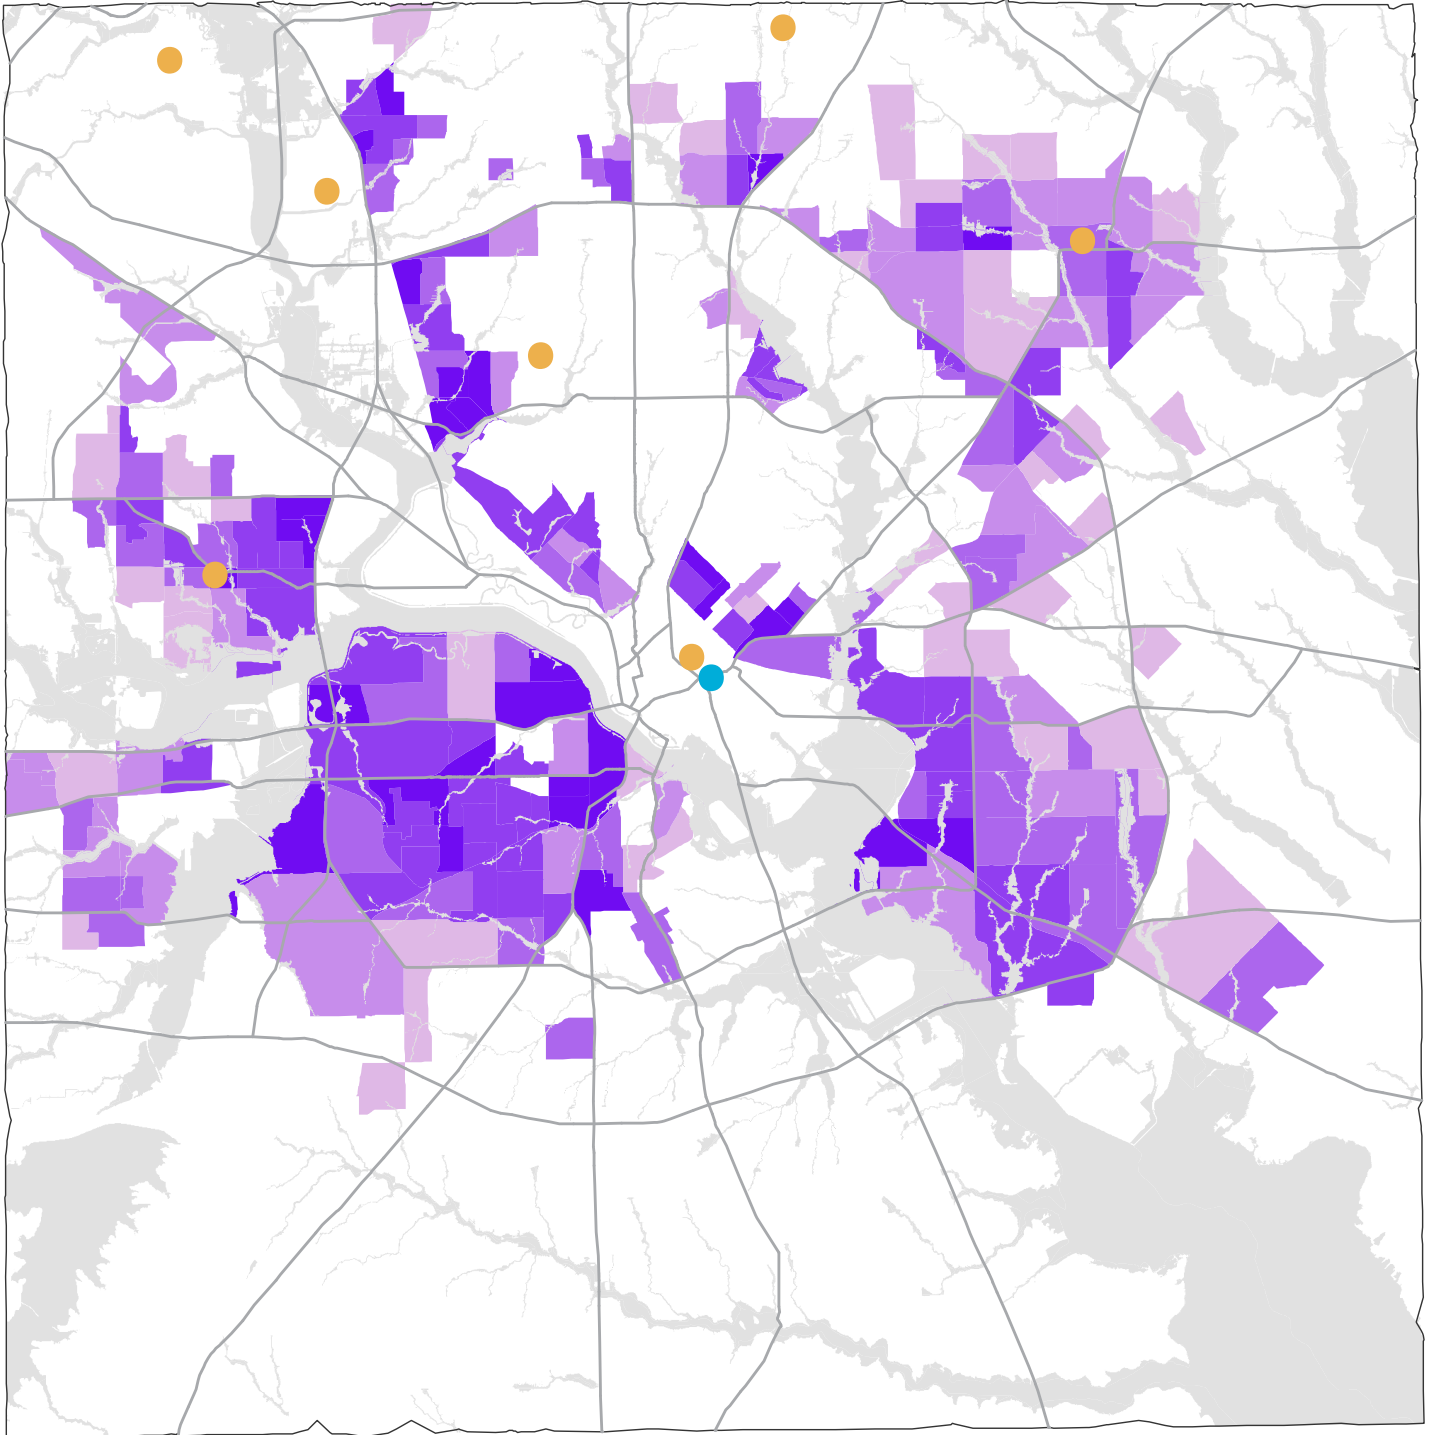

WEIGHTED ESL INDEX

- 5-6
- 6-7
- 7-8
- 8-9
- 9-10

- LIFT LOCATIONS
- LIFT HEADQUARTERS