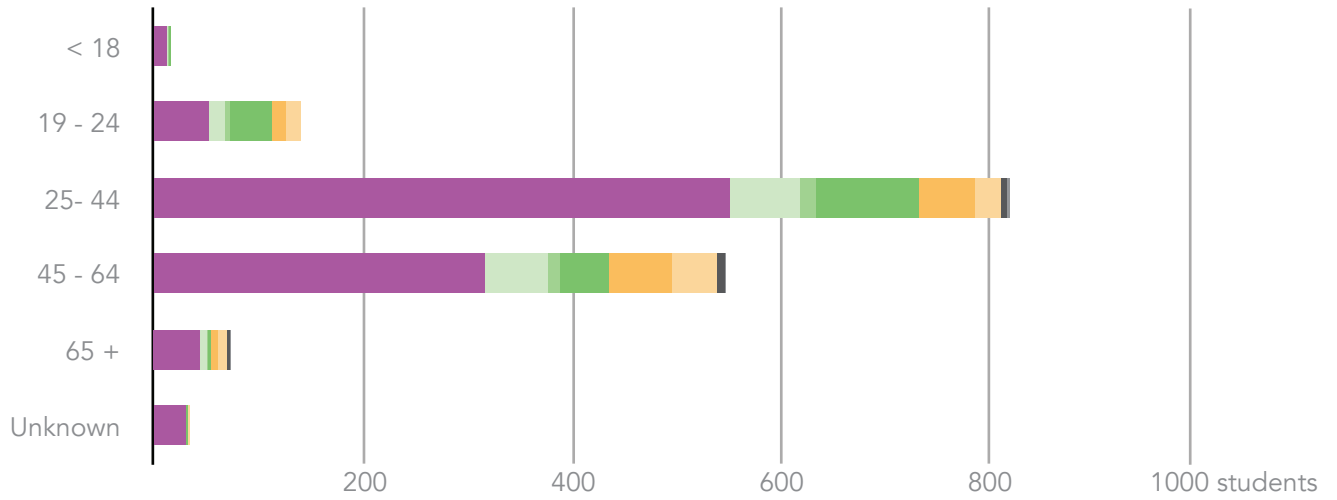

AGE

RACE & ETHNICITY

EDUCATION