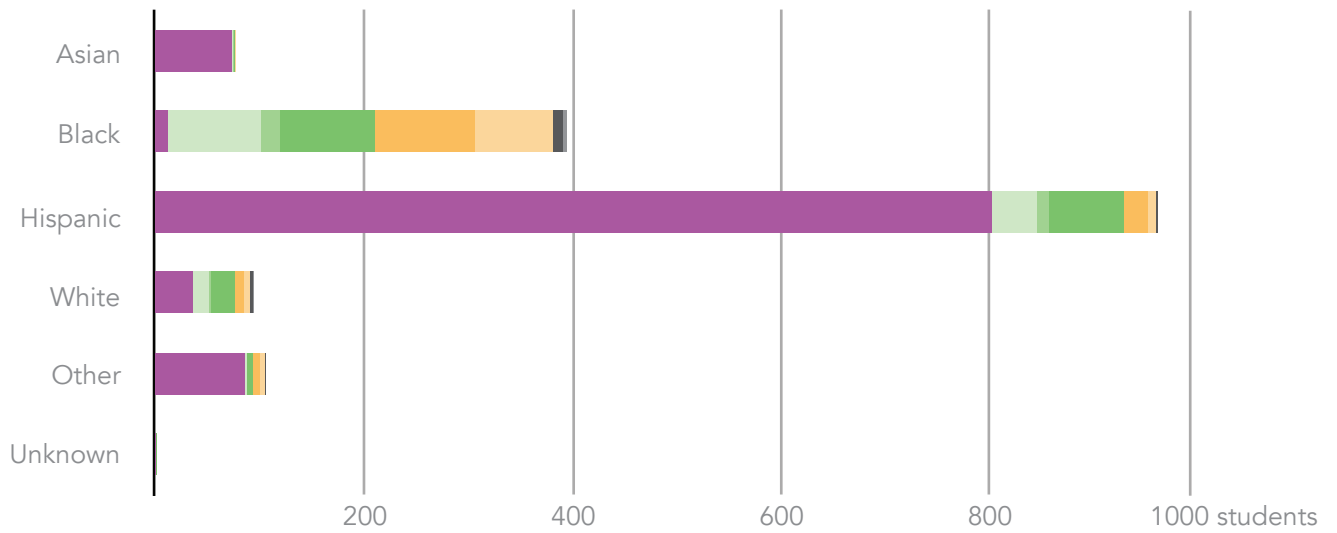

RACE & ETHNICITY