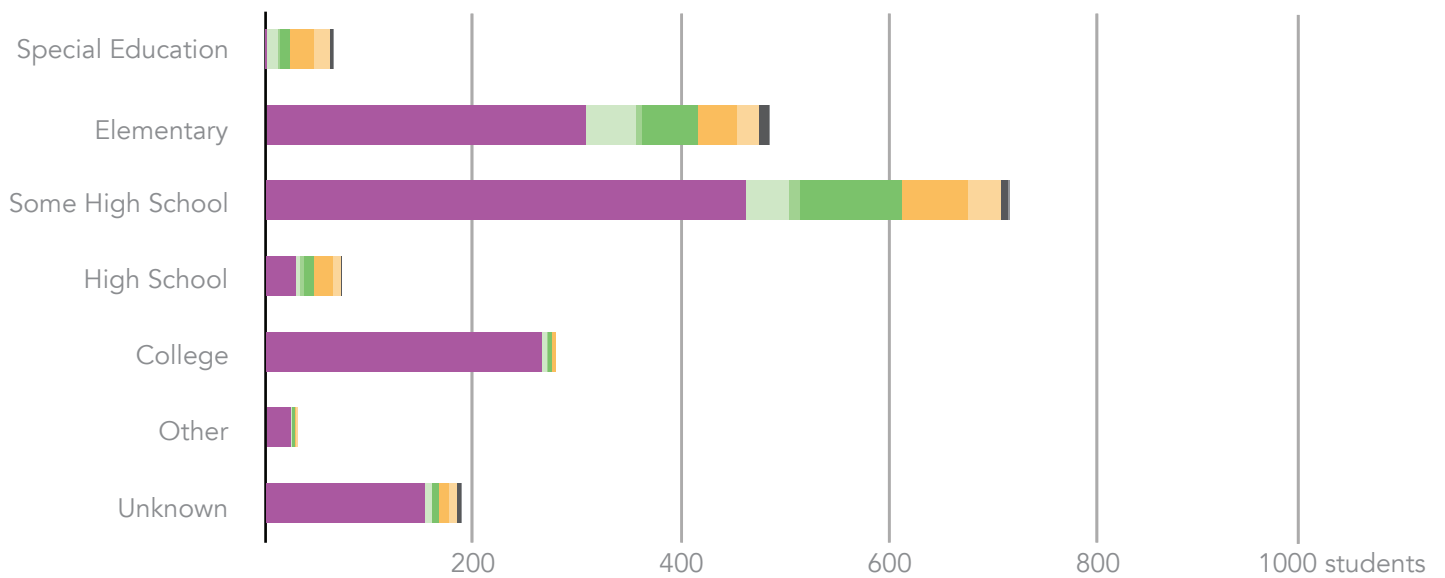

The student population of LIFT classes is primarily composed of working age adults between the ages 25-44 (52%) followed by ages 45-64 (34%). 58% of LIFT students are of Hispanic or Latino origin and 25% are black. Most LIFT students have no high school credential (65%).

The typical ESL student is Hispanic, between the ages of 25-64, with some high school education. Nearly 80% of ESL students at LIFT are of Hispanic or Latino origin. The demographic make-up of LIFT's GED and ABE services is slightly more diverse and is instead comprised of a majority of black students(51%). 73% percent of LIFT's ABE and GED students do not have any high school credential.

AGE

RACE & ETHNICITY

EDUCATION

CURRENT SERVICE DELIVERY

GEOGRAPHY (6)

LIFT serves approximately 3,313 students from across the North Texas region at 14 different sites, including LIFT's headquarters located at 1610 Malcolm X Boulevard. The headquarters is strategically placed in a central location to encourage expansion to target areas in South Dallas, Pleasant Grove, and Oak Cliff. LIFT's locations in Plano, Irving, Garland, Mansfield, and South Dallas are well placed and draw students living in nearby areas.