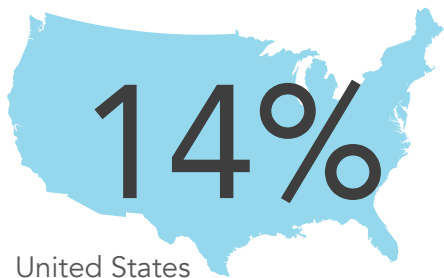

2003

Adults with below basic literacy (1)

2012

Risk Factors Associated with Adult Literacy in Dallas County (2)

19%

of adults in Dallas County speak English less than 'very well'

26%

of Dallas County residents are foreign born

23%

of adults in Dallas County have no high school diploma