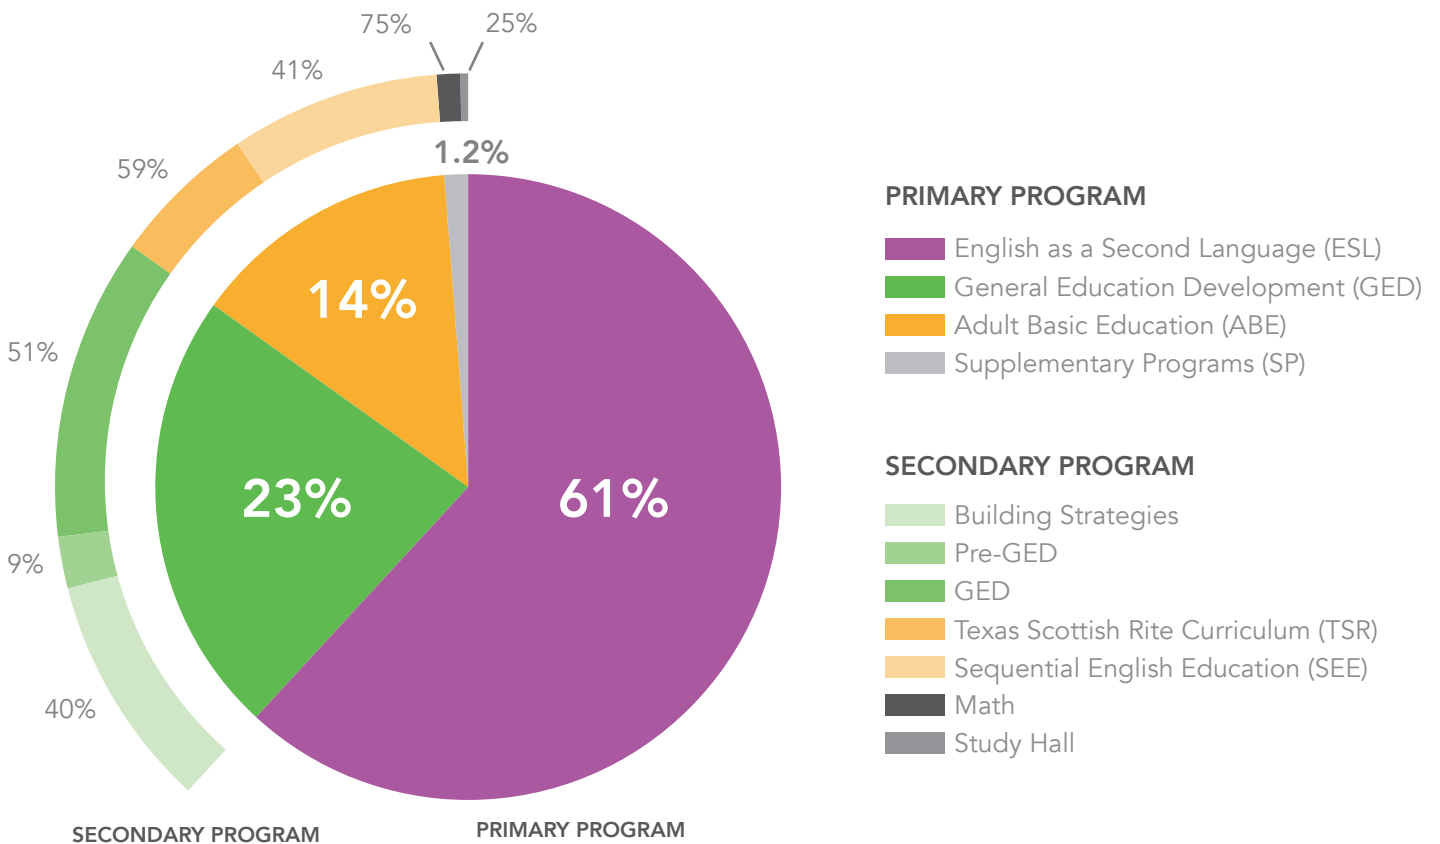

CURRENT SERVICE DELIVERY

DEMOGRAPHICS (6)

LIFT offers classes in English Language Immersion (ESL), GED preparation (General Education Development), and Adult Basic Education (ABE), which is comprised of two separate literacy curricula. The first was initially created by the Texas Scottish Rite (TSR). The second was designed by Shelton School of Texas and now called Sequential English Education (SEE). Both ABE curricula were adapted by LIFT to meet the needs of their adult learners. A majority of students are enrolled in ESL programming (61%) followed by GED(23%), ABE (14%), and supplementary programming (1.2%).

The student population of LIFT classes is primarily composed of working age adults between the ages 25-44 (52%) followed by ages 45-64 (34%). 58% of LIFT students are of Hispanic or Latino origin and 25% are black. Most LIFT students have no high school credential (65%).

The typical ESL student is Hispanic, between the ages of 25-64, with some high school education. Nearly 80% of ESL students at LIFT are of Hispanic or Latino origin. The demographic make-up of LIFT's GED and ABE services is slightly more diverse and is instead comprised of a majority of black students(51%). 73% percent of LIFT's ABE and GED students do not have any high school credential.