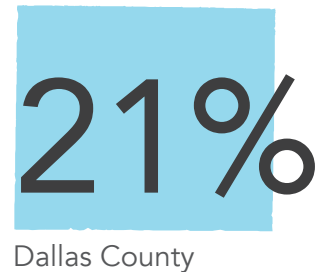

2003

Adults with below basic literacy (1)

2012

Risk Factors Associated with Adult Literacy in Dallas County (2)

19%

of adults in Dallas County speak English less than 'very well'

26%

of Dallas County residents are foreign born

23%

of adults in Dallas County have no high school diploma