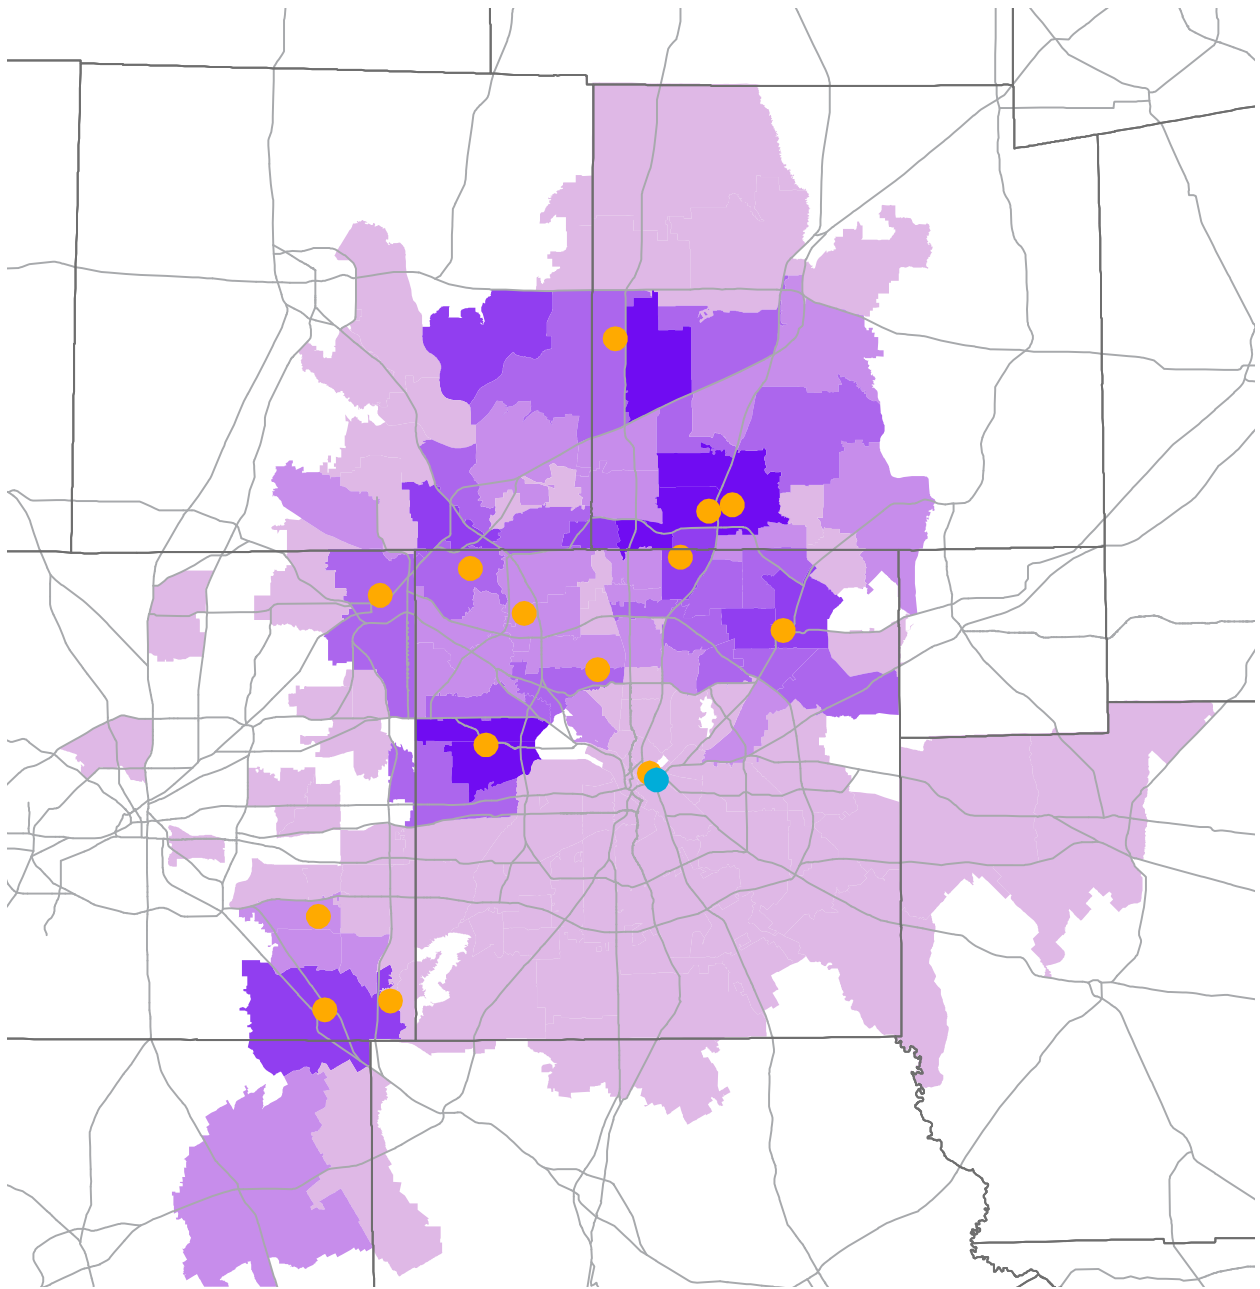

NUMBER OF ESL STUDENTS

TOP ESL ZIP CODES OF LIFT PARTICIPATION WITH PERCENT OF TOTAL POPULATION SPEAKING ENGLISH LESS THAN VERY WELL (8)