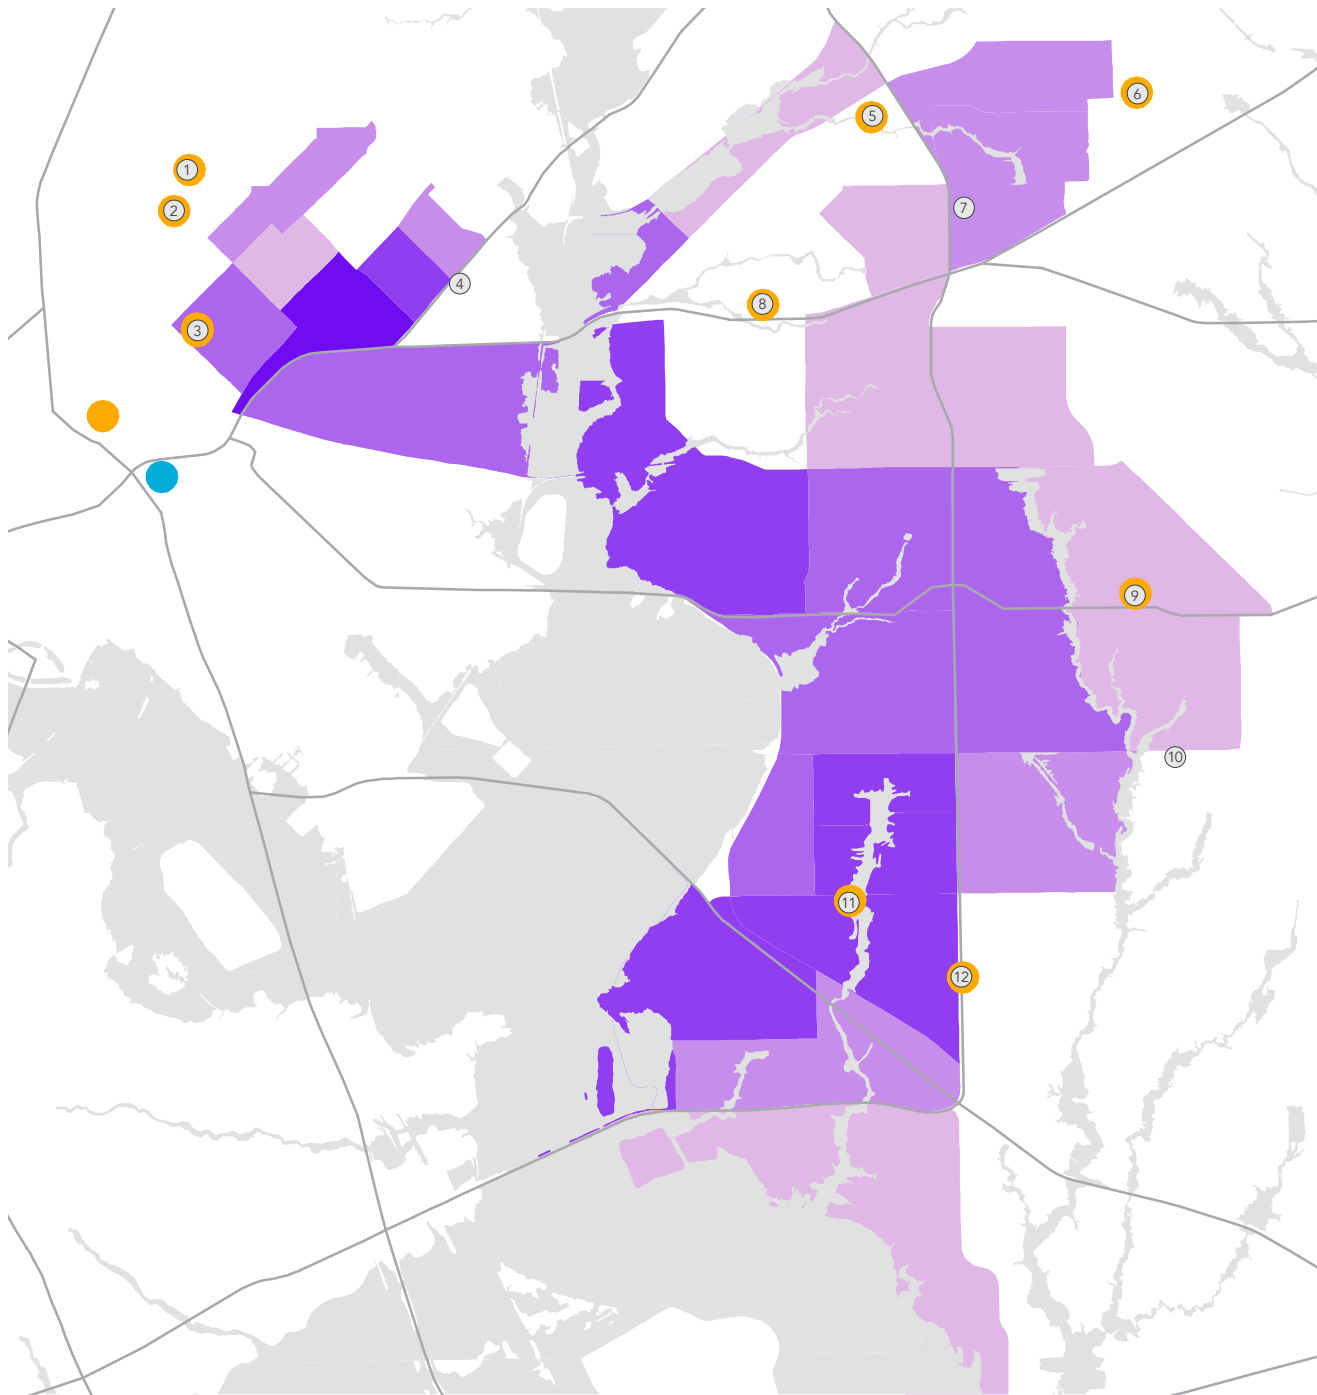

EAST/SOUTH DALLAS & WEST PLEASANT GROVE

WEIGHTED ESL INDEX

- LIFT HEADQUARTERS
- LIFT LOCATIONS
- ⊕ ACTIVE ESL PROVIDERS
- ⊕ INACTIVE ESL PROVIDERS

1. The Cathedral Church of St. Matthew
2. James W. Fannin School
3. English Language Ministries
4. Samuell-Grand Recreation Center
5. Dallas Public Library: While Rock Hills Branch
6. Eastfield Community College
7. Towne Market Workforce Center
8. Dallas Baptist Association (DBA)
9. Dallas Baptist Association: Inglesia Bautiosta El Cavario
10. DISD: Edward Titche Annex
11. Dallas Public Library: Pleasant Grove Branch
12. Eastfield College: Pleasant Grove Campus