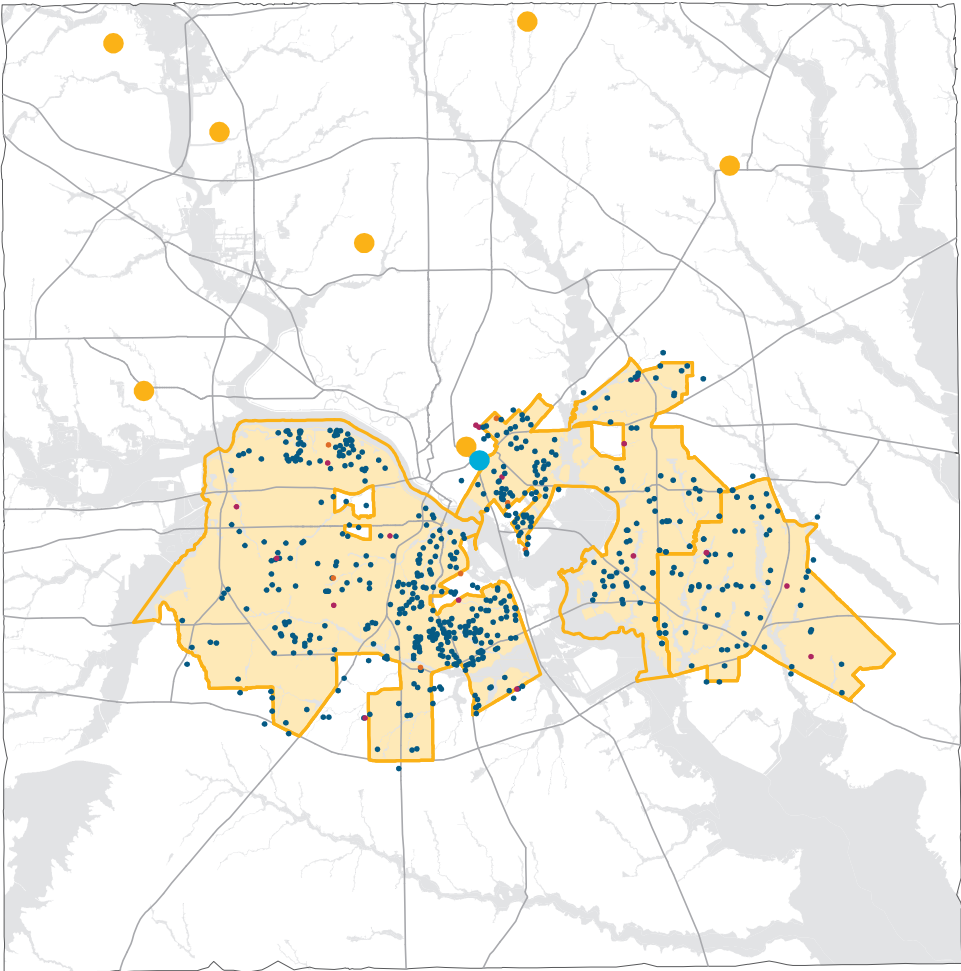

The map below shows the relative percentage of students enrolled in these programs by school location, which roughly corresponds with the weighted ESL index shown beneath.

WEIGHTED ESL INDEX

LIFT LOCATIONS

LIFT HEADQUARTERS

% ESL AND BILINGUAL STUDENTS

POTENTIAL PARTNERS: COMMUNITY SERVICE

There are 630 community centers, places of worship, and libraries in LIFT’s target expansion areas. (22) The map shows clusters of these community centers in West Dallas, Ideal, Bonton, Mill City, Frasier, and along Lancaster Road. Community centers where need and population density is high include Christ Episcopal Church in Oak Cliff and Pleasant Grove Branch Library. A full list of religious organizations, libraries, and community centers in target areas with an ABE/GED and ESL need index greater than 7 are listed in the appendix.