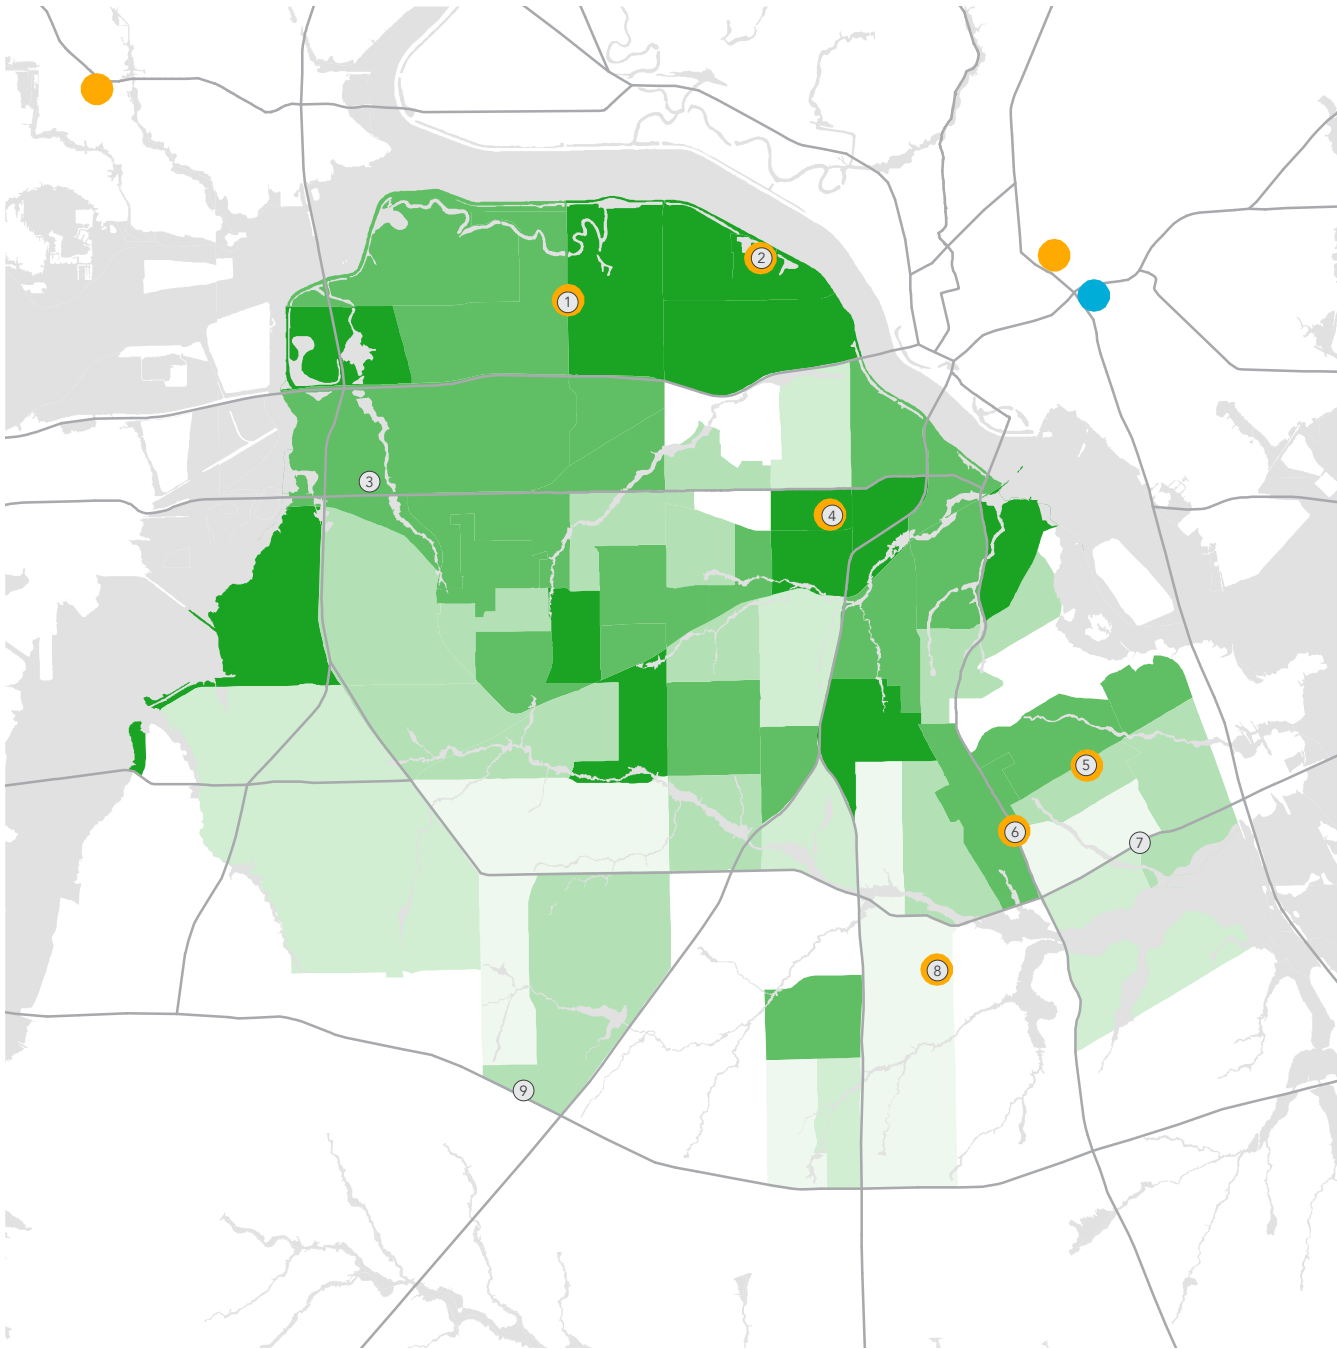

WEST DALLAS & OAK CLIFF

WEIGHTED ABE/GED INDEX

- LIFT HEADQUARTERS
- LIFT LOCATIONS
- # ACTIVE GED PROVIDERS
- # INACTIVE GED PROVIDERS

1. Goodwill Industries of Dallas
2. VMLC: West Dallas
3. DISD: Arcadia Park Satellite
4. Dallas Library: North Oak Cliff
5. DBA: Bibleway Community Baptist Church
6. Dallas Urban League
7. Holy Cross Catholic Church
8. DBA: Beth-Eden Baptist Church
9. DISD Southwest Workforce Center