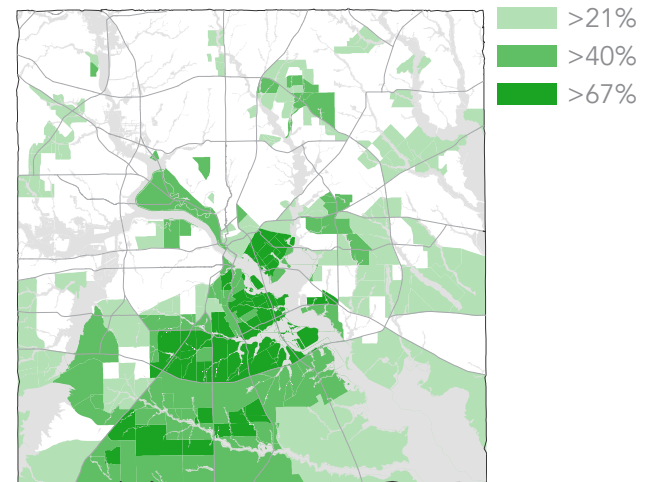

PERCENT BLACK (8.3% w)