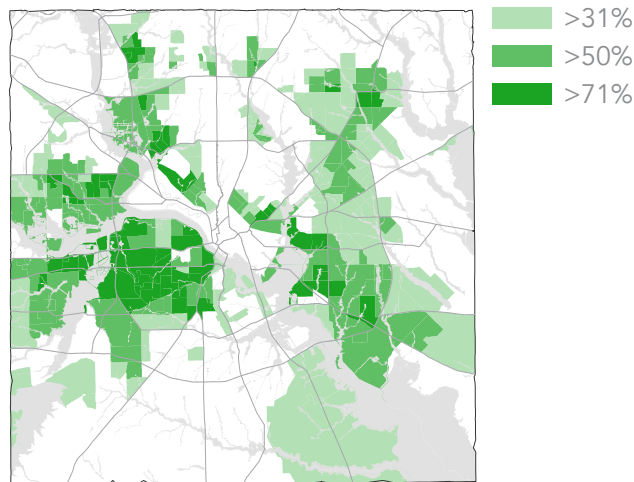

PERCENT HISPANIC (10% w)